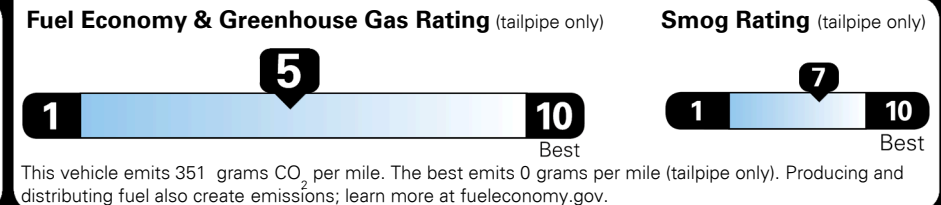

Manufacturer's Suggested Retail Price: **$29,550.00**

ADDED FEATURES:

- *CALYPSO RED(Y2E) Paint $400.00
- *Convenience Package: $2,250.00
  - 19-inch Alloy Wheels
  - H-Tex(TM) Trimmed Seats
  - Power Sunroof
  - 10.25-inch Digital Instrument Cluster
  - Auto Dimming Rearview Mirror
  - Leather-wrapped Steering Wheel
  - Leather-wrapped Shift Knob
  - Dual Automatic Temperature Control
  - Ultrasonic Rear Occupant Alert
  - *Carpeted Floor Mats $195.00
  - *Cargo Net $55.00
  - *Reversible Cargo Tray $115.00
  - *Cargo Cover $190.00
  - *Mud Guards $120.00

Inland Freight & Handling : $1,295.00
Total Price : $34,170.00

2022 Insurance Institute for Highway Safety
TOP SAFETY PICK+

EPA DOT Fuel Economy and Environment

Gasoline Vehicle

Fuel Economy

25 MPG
combined city/hwy

23 MPG
city

28 MPG
highway

4.0 gallons per 100 miles

Small SUVs range from 14 to 129 MPG. The best vehicle rates 132 MPGe.

You spend $750
more in fuel costs over 5 years
compared to the average new vehicle.

Annual fuel cost $1,750

Actual results will vary for many reasons, including driving conditions and how you drive and maintain your vehicle. The average new vehicle gets 28 MPG and costs $8,000 to fuel over 5 years. Cost estimates are based on 15,000 miles per year at $ 2.95 per gallon. MPGe is miles per gasoline gallon equivalent. Vehicle emissions are a significant cause of climate change and smog.

fueleconomy.gov

Calculate personalized estimates and compare vehicles

Manufacturer's suggested retail price includes manufacturer's recommended pre-delivery service. Gasoline license and title fees state and local taxes and dealer installed options and accessories are not included in the manufacturer's suggested retail price. This label has been affixed to this vehicle by Hyundai Motor America, pursuant to the requirements of 15 U.S.C. 1231 et seq. which prohibits its removal or alteration prior to delivery to the ultimate purchaser.

PARTS CONTENT INFORMATION FOR VEHICLE IN THIS CARLINE:
U.S./CANADIAN PARTS CONTENT: 50 %
MAJOR SOURCES OF FOREIGN PARTS CONTENT: KOREA: 35 %

Note: Parts content does not include final assembly, distribution, or other non-parts costs.

FOR THIS VEHICLE:
FINAL ASSEMBLY POINT: MONTGOMERY, ALABAMA, U.S.A.
COUNTRY OF ORIGIN:
ENGINE: U.S.A.
TRANSMISSION: U.S.A.

257

A

VIN: 5NMJFCAE4PH175442